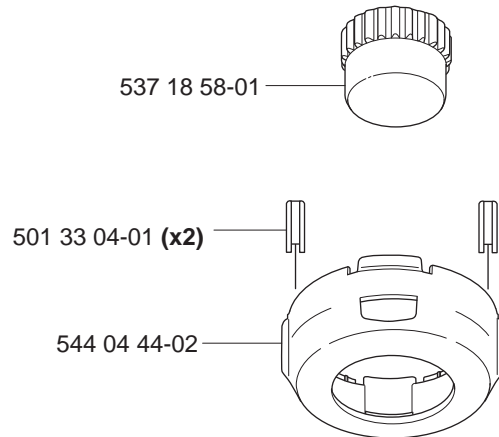

S35

M10 compl 531 00 92-24

M12 compl 531 00 92-68