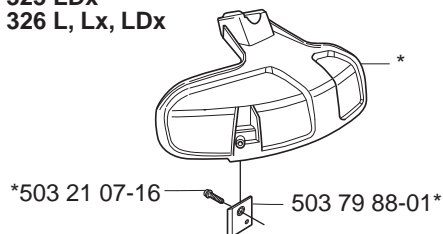

*compl 503 97 71-01
323 L, LD
325 L, Lx
325 LDx
326 L, Lx, LDx