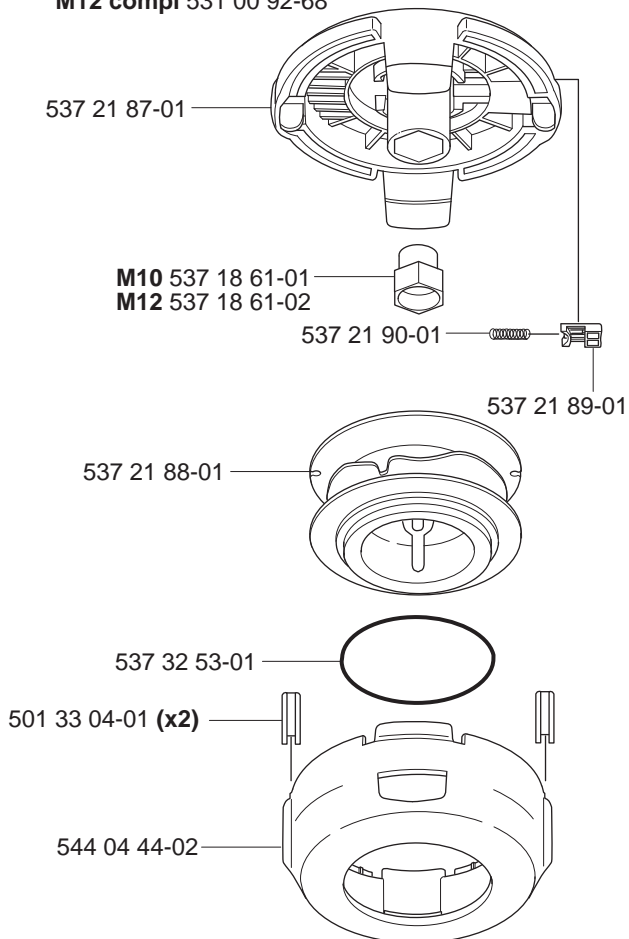

S35

M10 compl 531 00 92-24

M12 compl 531 00 92-68